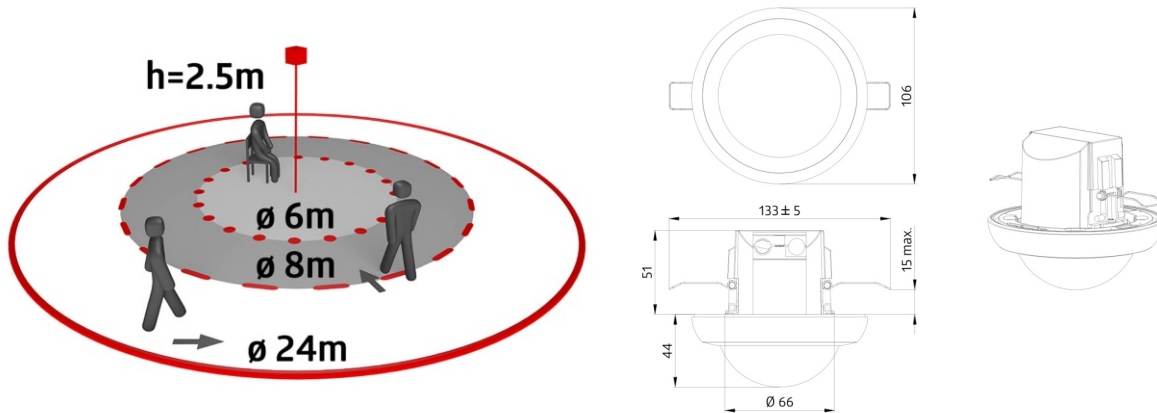

### Specification

SUPPLY VOLTAGE	110-240VAC / 50-60Hz
POWER CONSUMPTION	approx. 0,2W
MATERIAL ENCLOSURE	Polycarbonate, UV-resistant
TEMPERATURE RANGE	-25°C...+50°C
INGRESS PROTECTION	IP20
PROTECTION CATEGORY	II
AREA OF COVERAGE	circular 360°
RANGE OF COVERAGE	Ø H 2.50m / T = 18°C: seated 6.40m tangential 24m radial 8m
MOUNTING HEIGHT MIN./MAX./RECOMMENDED	2 m / 10 m / 2.5 m
RECOMMENDED HEIGHT FOR MOUNTING	2,5m

## Measurements