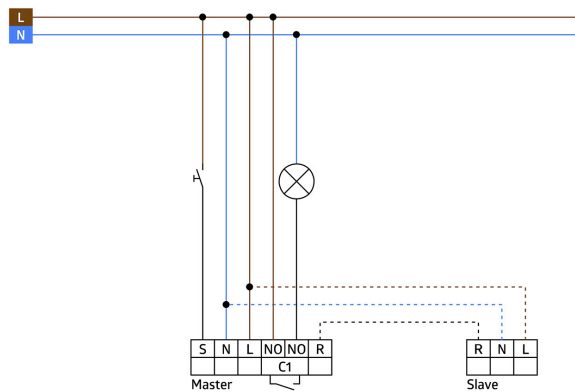

Variants

E-NUMBER	ARTICLE NO.	DESCRIPTION	INGRESS PROTECTION	COLOUR	PCS/PACK
1303007	93241	PD4N-S	IP20	White	1
1301325	93073	Korridorlins PD4N Typ A	IP20	White similar to RAL 9010	1
1301609	93465	Förhöjningsram PD4N H	IP54	White similar to RAL 9010	1
1313683		Skyddskorg BSK	-	White	1