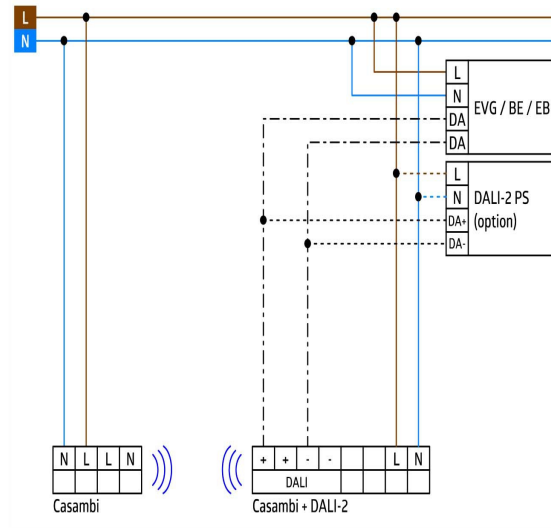

PD4N-CAS DALI-2

For larger areas with integrated DALI-2 power supply

- Casambi-enabled occupancy detector
- DALI-2 interface for controlling digital dimmable ECGs in broadcast/multicast mode
- Mixed light measurement with internal and external light sensor
- Adjustment of the reflection factor
- Functions adjustable via Casambi app
- Application examples: Entrance halls, Corridors/Hallways, Open-plan offices, Conference rooms, Classrooms/Seminar rooms, Sports halls/ Storage rooms

Specification

SUPPLY VOLTAGE	230V AC $\pm 10\%$ / 50Hz
POWER CONSUMPTION	approx. 0,5W
MATERIAL ENCLOSURE	Polycarbonate, UV-resistant
TEMPERATURE RANGE	-5°C...+45°C
INGRESS PROTECTION	IP20
PROTECTION CATEGORY	II
LIGHT VALUES	1 - 4000 Lux
AREA OF COVERAGE	circular 360°
RANGE OF COVERAGE	<p>Ø H 2.50m / T = 18°C: seated 6.40m tangential 24m radial 8m</p>

RECOMMENDED HEIGHT FOR MOUNTING	2,5m
LIGHT MEASUREMENT	Mixed light, daylight + artificial light
FOLLOW-UP TIME	1 - 60min.
HALOGEN-FREE	Yes

Wiring

Variants

E-NUMBER	ARTICLE NO.	DESCRIPTION	INGRESS PROTECTION	COLOUR	PCS/PACK
1301768	93473	PD4N-CAS DALI-2	IP20	White	1
1313683	92199	Wire Basket BSK	-	White	1
1301325	93073	Korridorlins PD4N Typ A	IP20	White similar to RAL 9010	1
1301609	93465	Förhöjningsram PD4N H	IP54	White similar to RAL 9010	1
1313683		Skyddskorg BSK	-	White	1